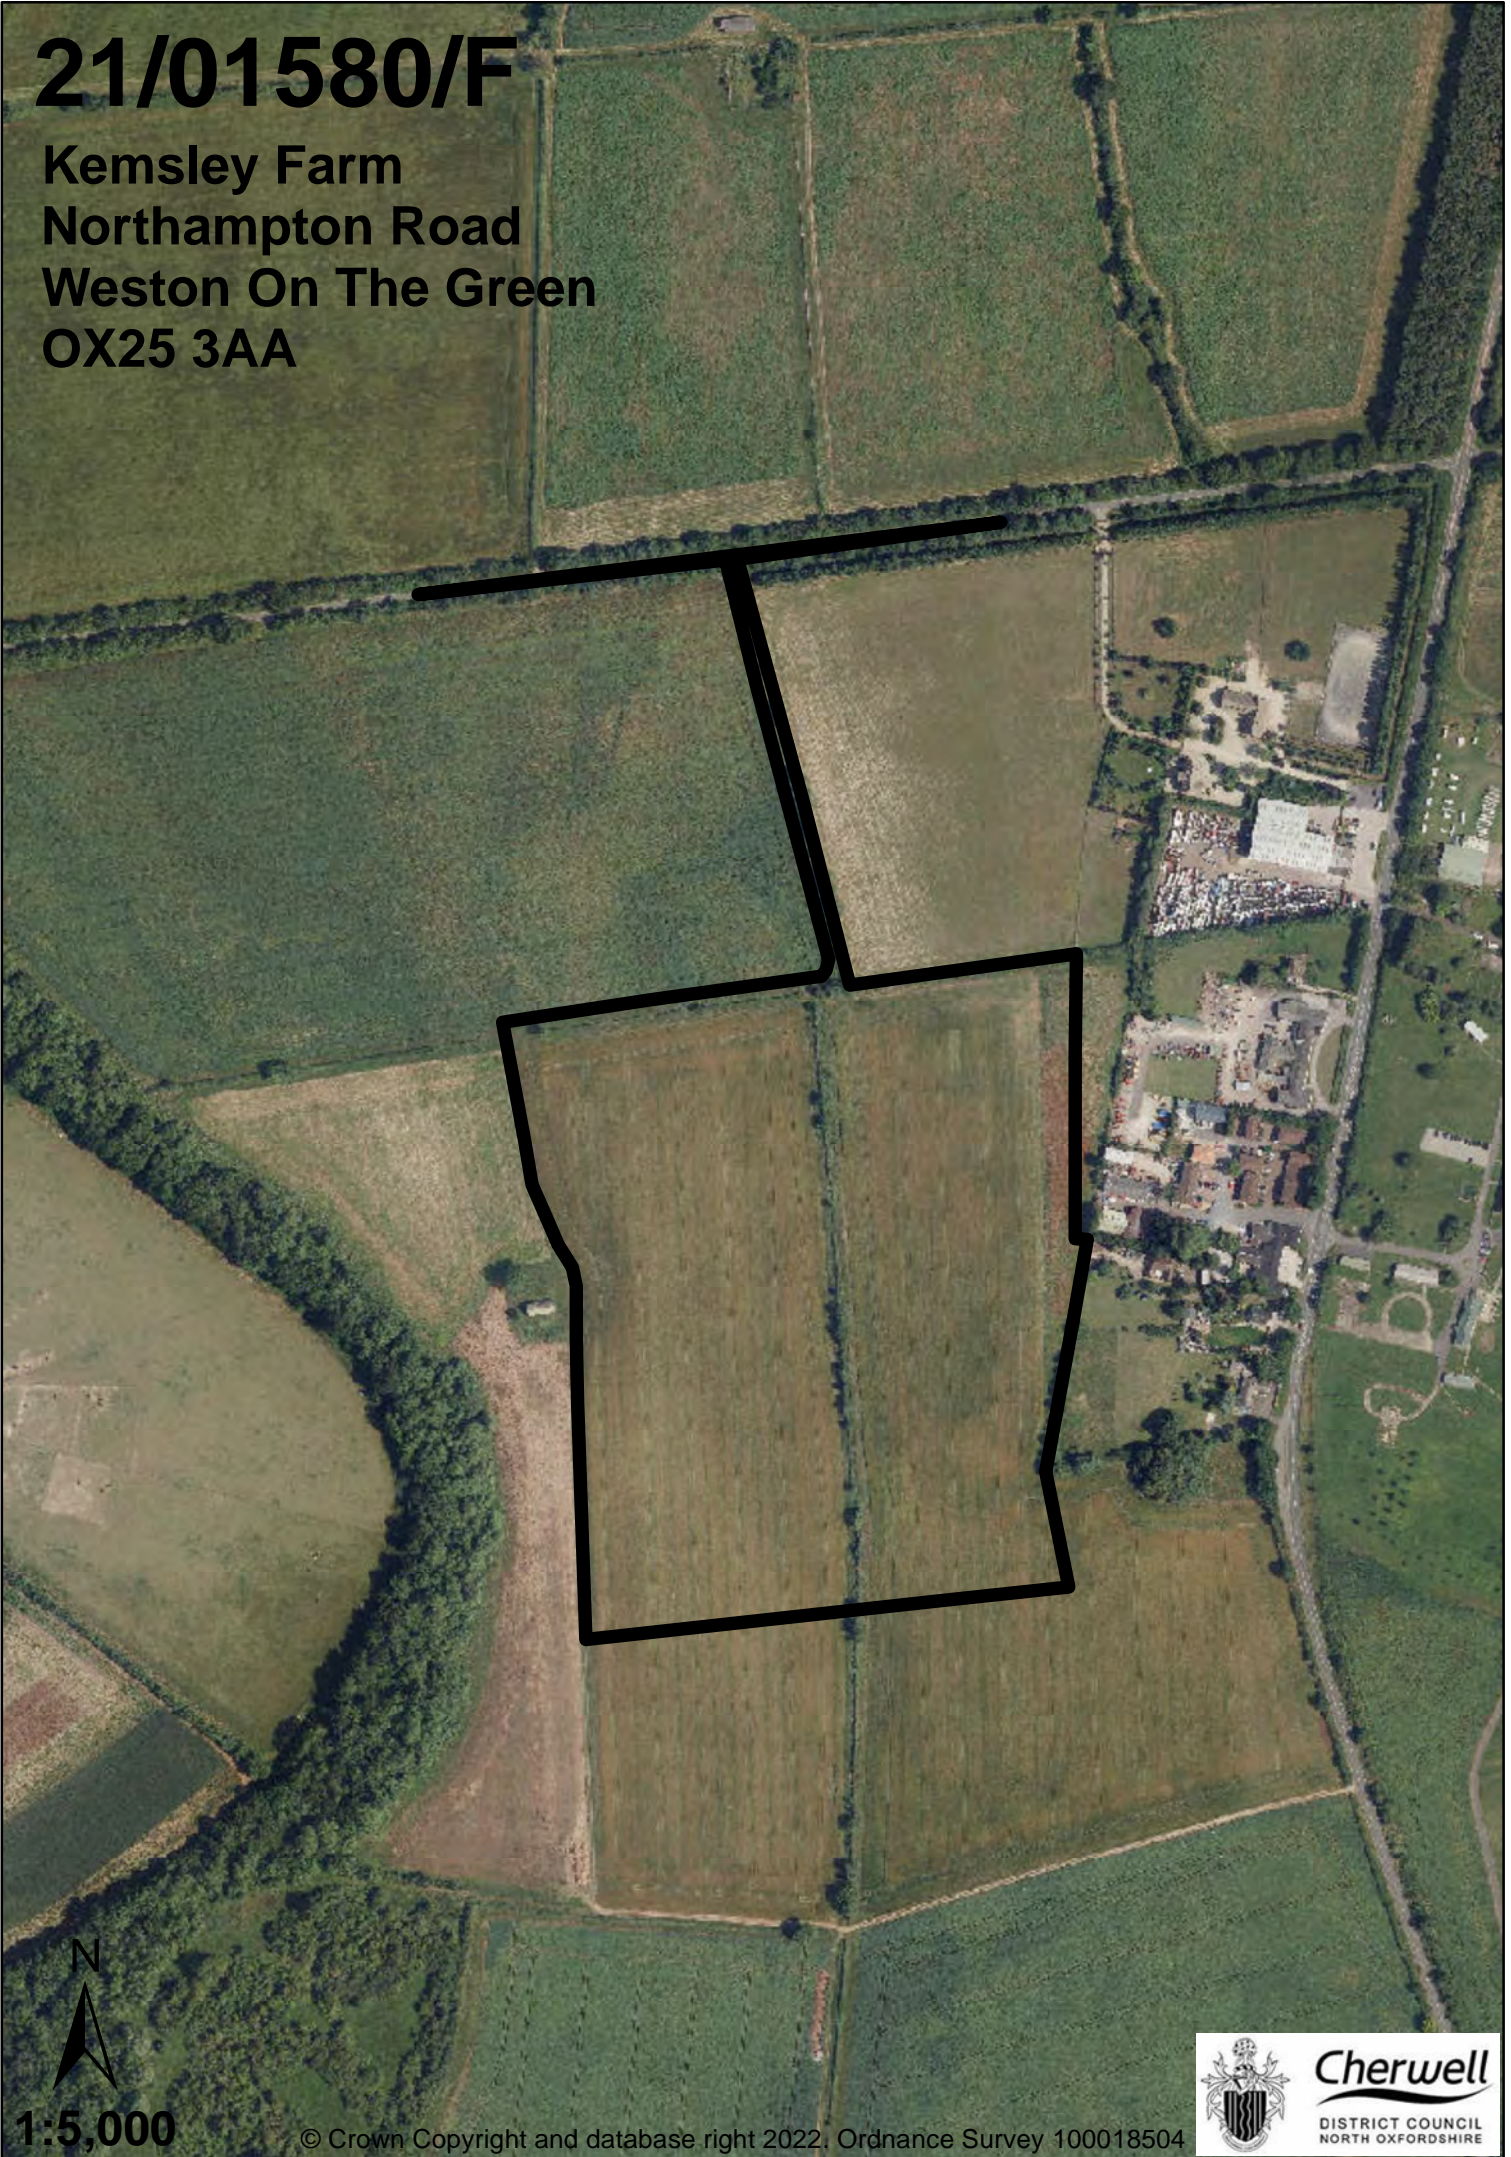

# 21/01580/F

Kemsley Farm  
Northampton Road  
Weston On The Green  
OX25 3AA

1:5,000

© Crown Copyright and database right 2022. Ordnance Survey 100018504

**Cherwell**  
DISTRICT COUNCIL  
NORTH OXFORDSHIRE